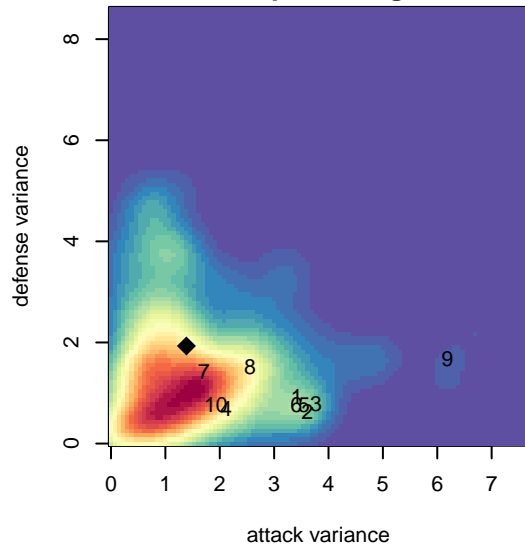

ASE Royal B99

Academy of Soccer Excellence
 Pasco, WA
 B99 total strength=1444
 attack=12.07 defense=7.18
 fall league = PSPL–Inland Copa 1 U18
 notes= Ollero 2015–6

alt names used:
 ASE B99 Royal – Ollero

Venues played:
 2016 Central WA Super Cup HS Gold
 2016 Summer Slam Division 2 Gold/Silver U16
 2016 PSPL–Inland Copa 1 U18

**attack and defense variance (black dot)
relative to other teams
and top 10 in region**