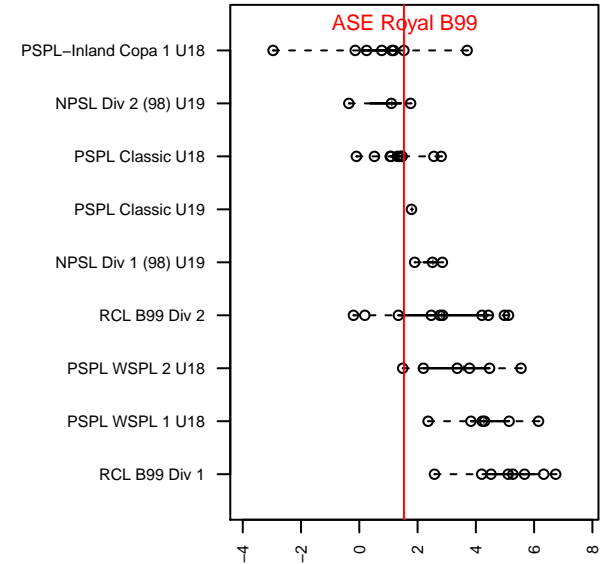

**attack and defense rating
relative to others at age
and all opponents in last 13 months**