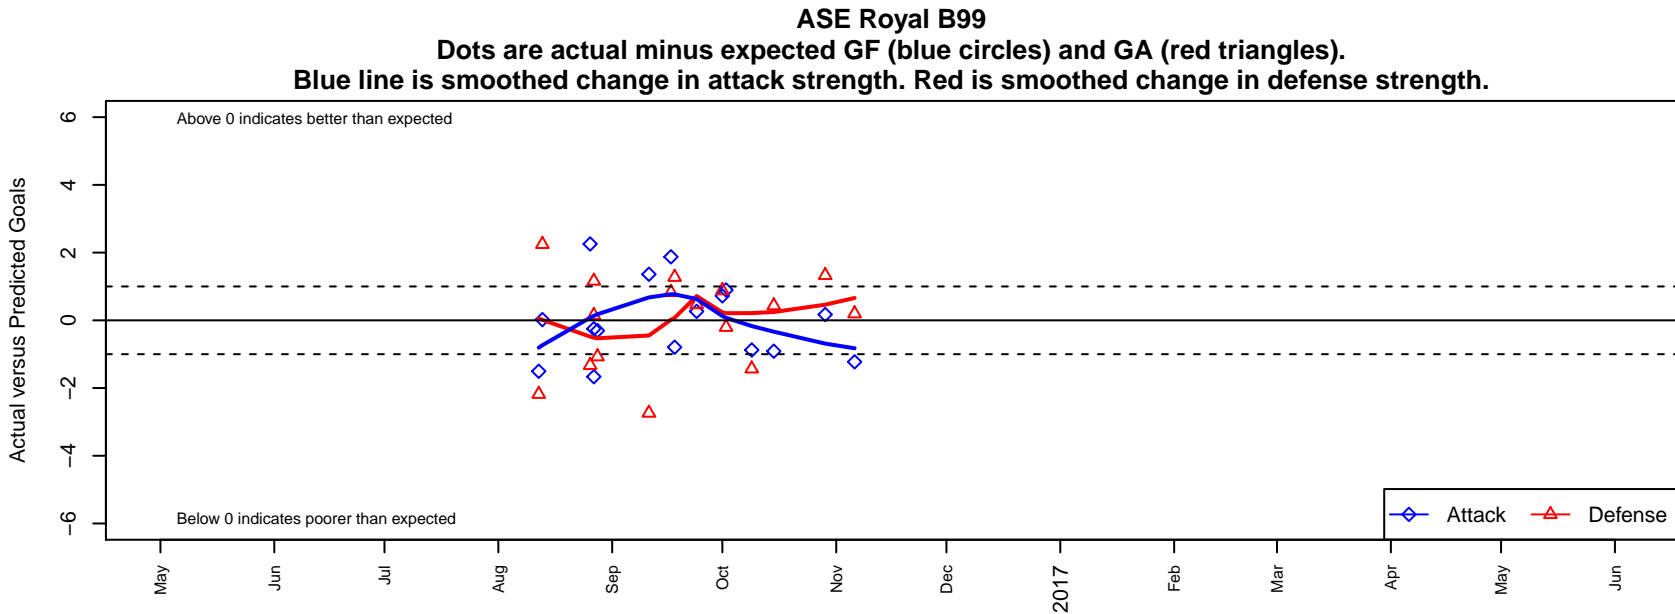

ASE Royal B99

Academy of Soccer Excellence
 Pasco, WA
 B99 total strength=1444
 attack=12.07 defense=7.18
 fall league = PSPL–Inland Copa 1 U18
 notes= Ollero 2015–6

alt names used:
 ASE B99 Royal – Ollero

Venues played:
 2016 Central WA Super Cup HS Gold
 2016 Summer Slam Division 2 Gold/Silver U16
 2016 PSPL–Inland Copa 1 U18

**attack and defense variance (black dot)
relative to other teams
and top 10 in region**